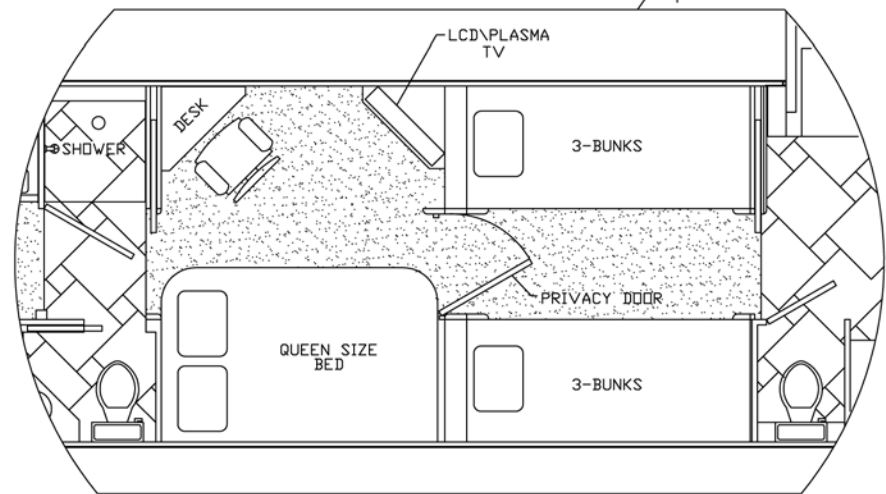

BATHROOM W/CABINETS

BATHROOM

KITCHENETTE W/MICROWAVE

40" LCD/PLASMA TV W/ENTERTAINMENT CENTER

STAR OPTION

FLOOR PLAN 4

12 SLEEPER/SLIDE-OUT

2 BATHROOM, 1 SHOWER